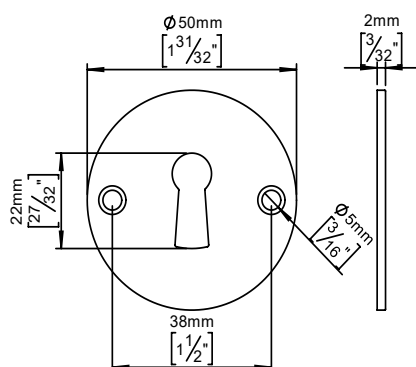

Key escutcheon - brass

Classic collection

Product Ø50mm, cc 38mm, solid rose.

Tender text Classic collection, key escutcheon, w/key hole, solid rose, cc 38mm in polished brass. 20-year warranty.

Product specification Dimensions: 50x50x2mm
Material: brass
Surface finish: polished
[20-year warranty (5 years for coated items)](#)

Available finishes

Solid metal

Polished
brass

Spare parts/ accessories

Mounting

<https://dline.com/mounting-instructions/>

Product care

d line products are produced in the highest quality brass. To sustain the unique d line finish please follow the below instructions: