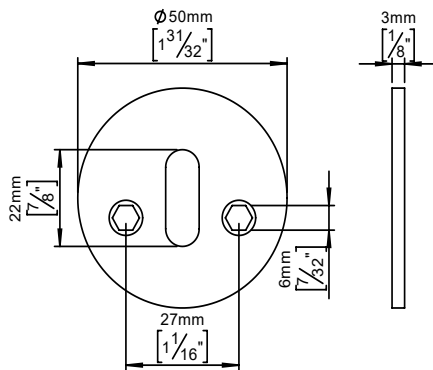

Key escutcheon - brass

Knud Holscher collection

Product Ø50mm, cc 27mm, solid rose.

Tender text Knud Holscher collection, key escutcheon, Ø50mm, solid cc 27mm, w/screws & bushings in polished brass. 20-year warranty.

Product specification Dimensions: 50x50x3mm
Material: brass
Surface finish: polished
[20-year warranty \(5 years for coated items\)](#)

Available finishes

Solid metal

Polished
brass

Spare parts/ accessories