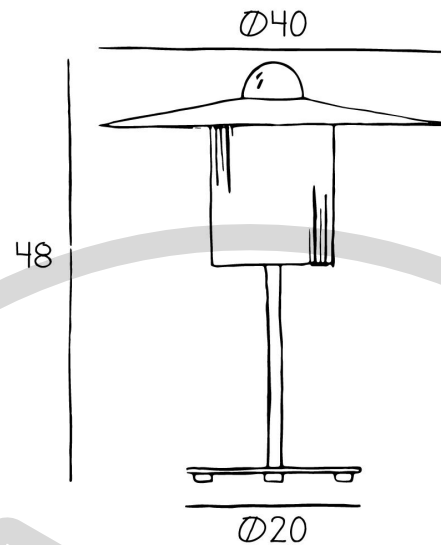

With its classic look and modern features, this lamp represents our celebration of the iconic bank lamp.

Dimensions

Lamp height	48	cm
Lamp diameter	Ø40	cm
Wire length	200	cm
Item weight	4,8	kg

Material

A new imagining of the classic banker lamp's brass painted base, rippled glass shade, green glass ball on top.

Ball On Top

EAN: 5713874227804

Style No.: 22780

Package information

Package type: Cardboard box
 Package Measurement:
 L - 50 x W - 44 x H - 27 cm
 Package weight - Total: 5,8 kg
 Number of parcels: 1 pcs.
 Colli quantity: 1 pcs.

Technical drawing

Installation instructions

Ball on the top