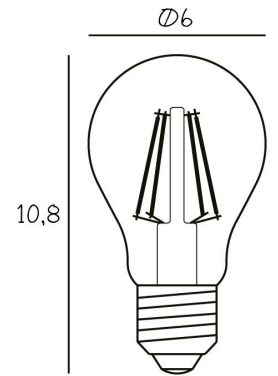

With its classic look and modern features, this lamp represents our celebration of the iconic bank lamp.

Dimensions

Lamp height	48	cm
Lamp diameter	Ø40	cm
Wire length	200	cm
Item weight	4,8	kg

Material

A new imagining of the classic banker lamp's brass painted base, rippled glass shade, green glass ball on top.

Ball On Top

EAN: 5713874227804

Style No.: 22780

Package information

Package type: Cardboard box
 Package Measurement:
 L - 50 x W - 44 x H - 27 cm
 Package weight - Total: 5,8 kg
 Number of parcels: 1 pcs.
 Colli quantity: 1 pcs.

Contents

- Lamp
- Cord w. switch

Use restrictions

Environment - Indoors
 IP Classification - IPXX
 Certifications and labels

Safety instructions

If the cord or other electrical parts are damaged, switch off the lamp and do not use it until it is repaired by a qualified electrician.

Technical drawing

Installation instructions

Ball on the top