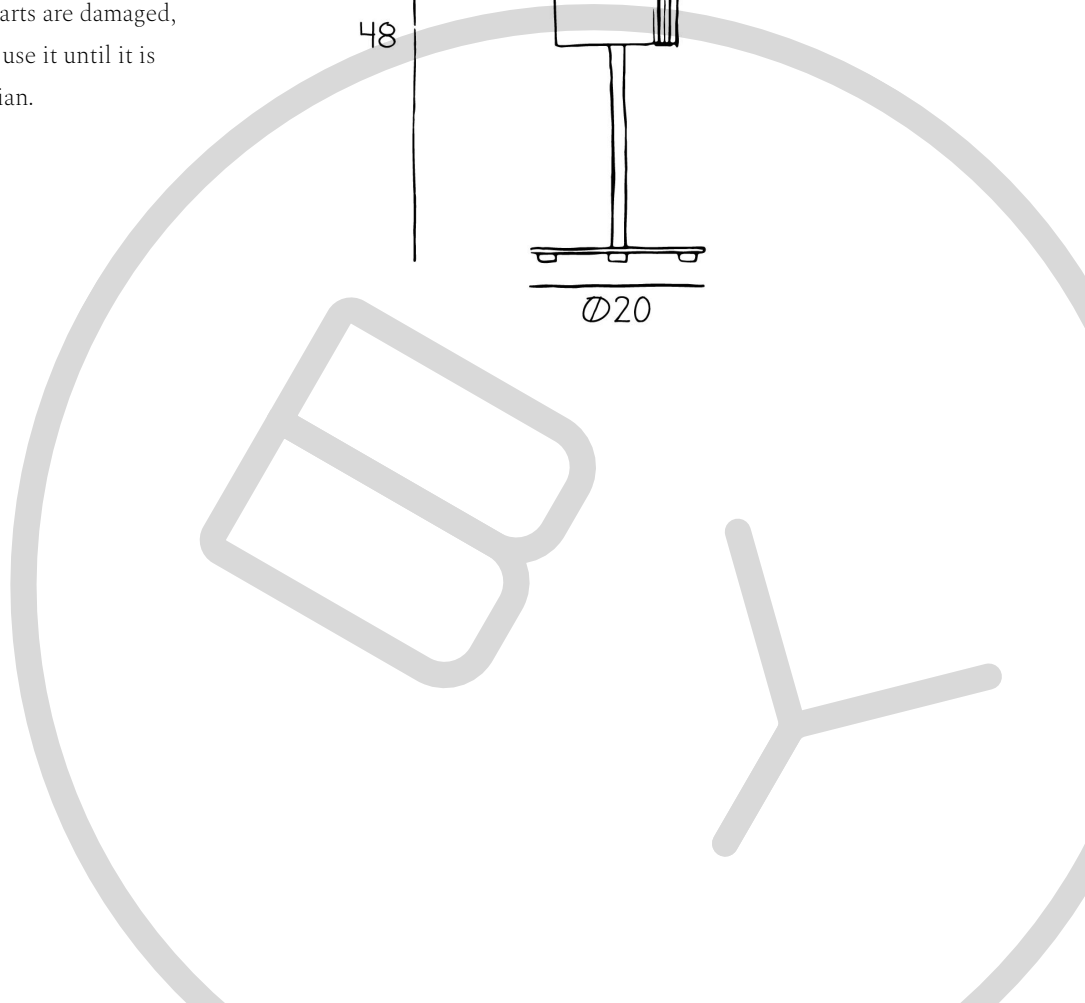

With its classic look and modern features, this lamp represents our celebration of the iconic bank lamp.

Dimensions

Lamp height	48	cm
Lamp diameter	Ø40	cm
Wire length	200	cm
Item weight	4,8	kg

Material

A new imagining of the classic banker lamp's brass painted base, rippled glass shade, green glass ball on top.

Contents

- Lamp
- Cord w. switch

Use restrictions

Environment - Indoors
 IP Classification - IPXX
 Certifications and labels

Safety instructions

If the cord or other electrical parts are damaged, switch off the lamp and do not use it until it is repaired by a qualified electrician.

Light source

Recommended bulb type: Arbitrary Bulb Ø60
 Socket: E27
 Voltage: 220 - 240 V (CE)
 110 V (US)
 Max. light output: 3,5 W LED
 Colour Temp.: 2200 Kelvin
 Lumen: 245
 Dimmable: Yes
 Lightbulb incl.: No

Technical drawing

Installation instructions

Ball on the top