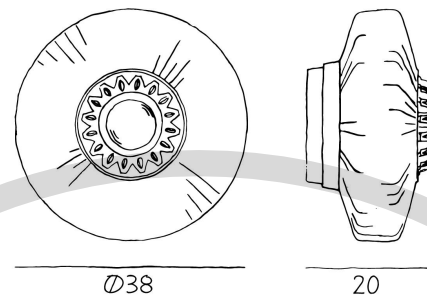

Technical drawing