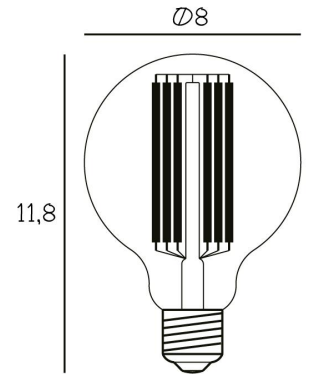

**Dimensions**

Lamp height	20	cm
Lamp diameter	Ø38	cm
Wire length	200	cm
Item weight	3,2	kg

**Material**

Mouth blown glass, coated aluminium and textile cord.

*Opal w. eyeball and white base*

EAN: 5713874230330

## Contents

- Glass
- Eyeball
- Cord w. switch

## Light source

Recommended bulb type: Globe bulb Ø80 mm  
 Socket: E27  
 Voltage: 220 - 240 V (CE)  
 110 V (US)  
 Max. light output: 3,5 W LED  
 Colour Temp.: 2200 Kelvin  
 Lumen: 245  
 Dimmable: Yes  
 Lightbulb incl.: No