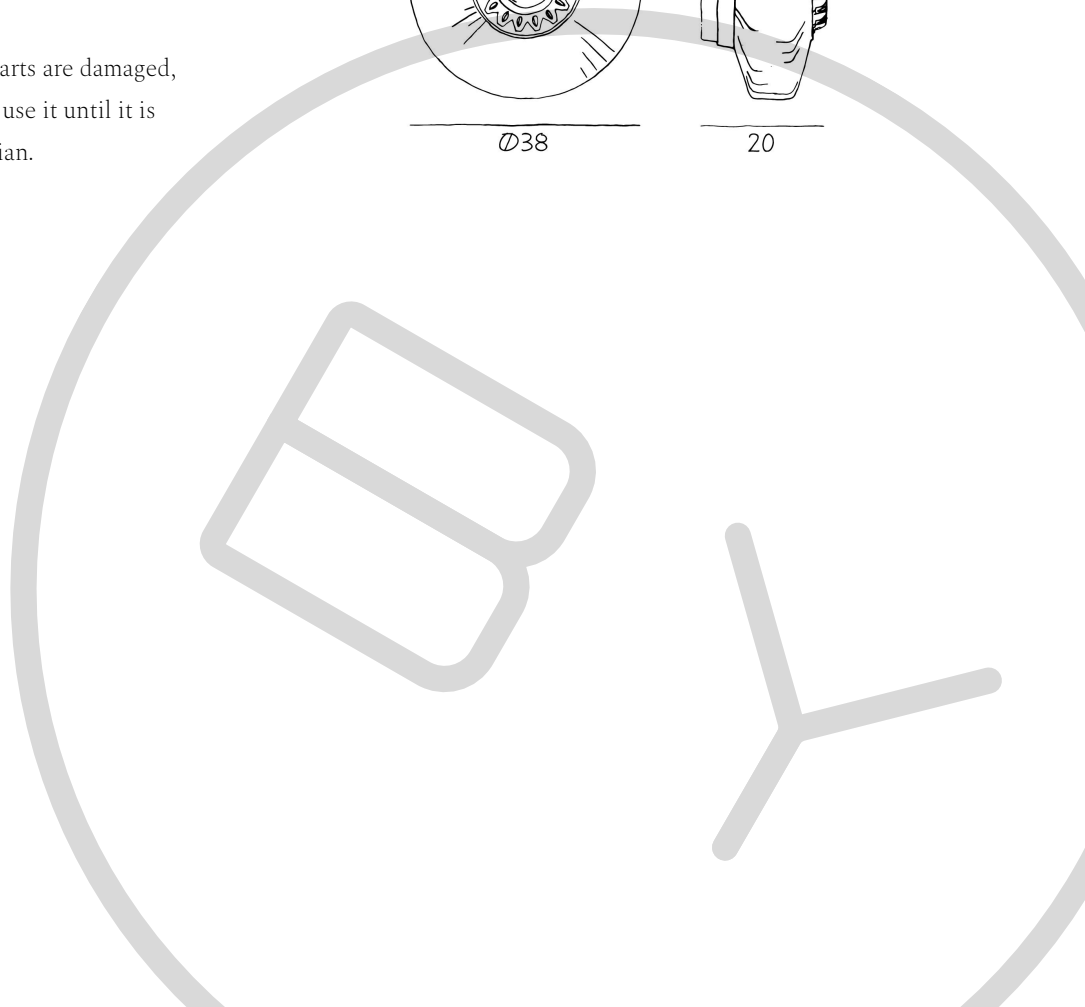

Technical drawing