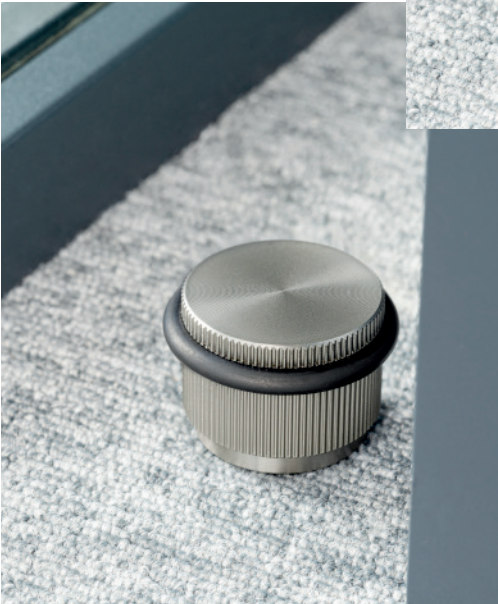

*Brushed dark brass*

*Stainless steel look*

*Brushed black*

*Rustic brass*

Model N°: 8011

Material:  
ALUMINIUM

Designer:  
VIEFE STUDIO

Finishes:  
BRUSHED DARK BRASS  
STAINLESS STEEL LOOK  
BRUSHED BLACK  
RUSTIC BRASS

Diameter: 45 mm

Height: 30 mm

Fixation with screw or  
adhesive

Easy installed, elegant and long-lasting, the Arpa aluminum door stopper is the perfect choice for adding style and providing protection for both doors and walls. The version of the Arpa wall door stopper is also available and can be combined with different products from the same range (handles, knobs and wall hooks).