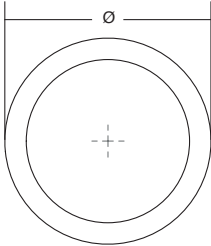

8007

LOW

ALUMINIUM

Designer: Hector Diego

L618

Brushed brass cava

8007048L618

8007068L618

LM27

Lava grey

8007048LM27

8007068LM27

Ø

H

↓

48

17

1

12

68

17

1

12

Fixation with screw or adhesive