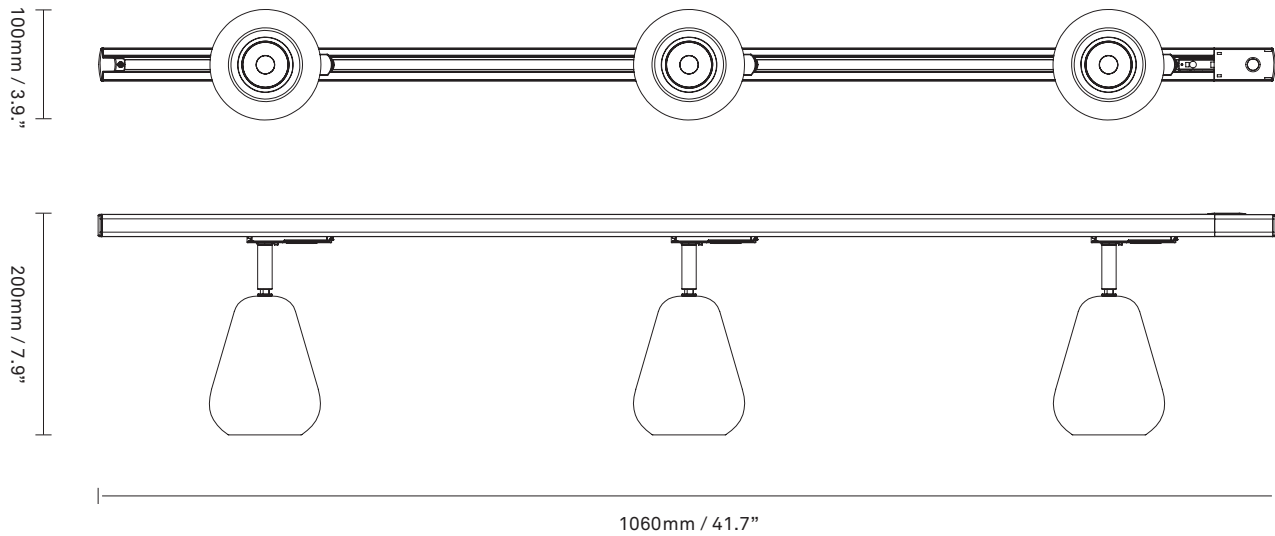

NUURA

ANOLI SPOT TRACK (3 PCS + TRACK)
nordic gold / white

Design: Sofie Refer, 2024

Anoli Spot Track is a flexible and adaptable design that provides both general and accent lighting. Explore the rest of the Anoli collection on our website, [here](#)

Product no.: EU - 2019007

Certifications: CE, UKCA, IP20, Class II

Type: Track Light

For information about IP ratings, click [here](#)

Colour: White

Cleaning: Use only soft dry or dampened cloth. Do not use any detergents.

Materials: Powder-coated metal

Light source: Socket: GU10
Max wattage: 10W LED
Voltage (V): 220-240V

Dimensions: 200mm / 7.9in Ø100mm / 3.9in
1060mm / 41.7in

Weight: Armature : 1300g

See recommended light source [here](#)

Packaging: Dimensions: L: 1170mm / 66.9in
x W: 190mm / 7.5in x H: 130mm / 5.1in
Weight: 700g
Total weight incl. product: 2000g
Number of parcels: 1
Material: Brown cardboard

Light sources not included

Dimmable if installed with appropriate dimmable LED light source(s) suitable for your dimmer circuit.