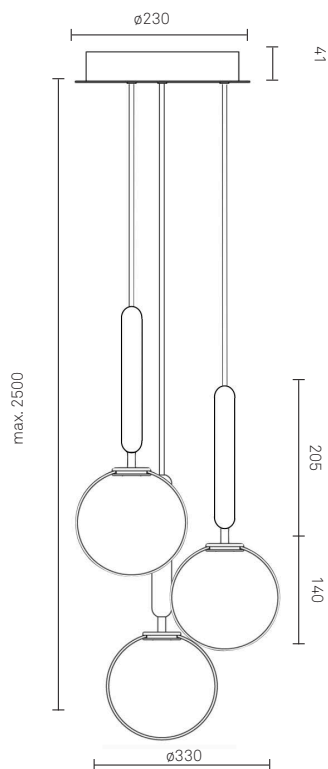

## MIIRA 3 Brass Optic

Design: Sofie Refer, 2020. EU-model.

**Miira 3 in mouth-blown Optic Clear glass and Brass finish.  
Incl. Ceiling plate.**

The significant details of Miira are the fine curves and thin neck that gives a graceful appearance.

## TECHNICAL INFO

**Product no.:** 03030823

**Type:** Suspension - Indoor

**Colour:**

Glass: Optic Clear

Metal: Brass

Cable: Black

**Materials:**

Anodized brass finish

Mouth-blown glass

Fabric covered cable

**Dimensions:**

330 $\phi$ - mm x max. 2500 mm

Ceiling plate:  $\phi$ 230mm x 41mm

Fabric cable -Length: 2500mm

**Product weight:**