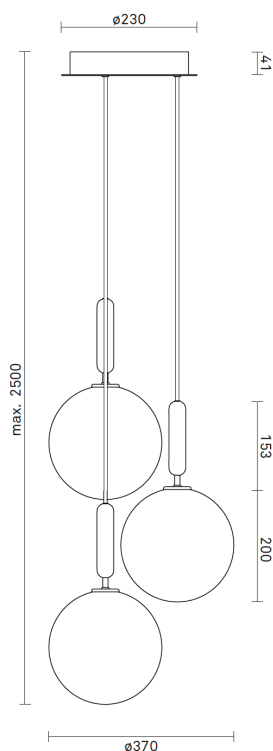

Miira collection:

The Miira collection include the following products:

- **Miira 1:** Rock Grey/Brass - Opal White/Optic clear
- **Miira 3:** Rock Grey/Brass - Opal White/Optic clear
- **Miira 1 Large:** Rock Grey/Brass - Opal White/Optic Clear
- **Miira 3 Large:** Rock Grey/Brass - Opal White/Optic Clear
- **Miira 4:** Rock Grey/Brass - Opal White/Optic Clear
- **Miira 6:** Rock Grey - Opal White
- **Miira 6 Large:** Rock Grey/Brass, Opal White/Optic Clear
- **Miira 6 Circular:** Dark Bronze - Opal White/Optic Clear
- **Miira 8 Circular:** Dark Bronze - Opal White/Optic Clear
- **Miira 13:** Rock Grey - Opal/Optic Clear
- **Miira 13 Large:** Rock Grey/Brass, Opal White/Optic Clear
- **Miira Wall:** Rock Grey - Opal White/Optic Clear
- **Miira Table:** Rock Grey - Opal White/Optic Clear