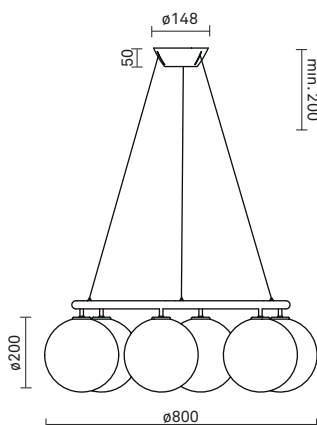

NUURA

MIIRA 6 CIRCULAR Dark Bronze/Opal White

Design: Sofie Refer, 2020. EU-model.

Miira 6 Circular in mouth-blown Opal White glass and Dark Bronze finish. Incl. Ceiling plate.

The significant details of Miira are the fine curves and thin neck that gives a graceful appearance. The Miira Collection features mouth-blown glass globes in both Opal White and Optic Clear. The Optic glass has slight variances due to the handmade process, which makes each piece unique.

Miira collection is designed with the chandelier as a centre and expands into a complete series of lights, manufactured in the highest quality.

Miira 6 Circular, comprising six mouth-blown glass domes, has a diameter of 80 cm, making it ideal to place above a dining table or sofa.

TECHNICAL INFO

Product no.: 2032006

Type: Suspension - Indoor

Colour:

Glass: Opal White
Metal: Dark Bronze
Cable: Clear

Materials:

Powder coated metal
Mouth-blown glass
Plastic cable

Dimensions:

ø800mm x 200mm
Ceiling plate: ø148mm x 50mm
Plastic cable - Length: 2500mm
Weight (armature + glass): 6900g

Packaging:

Dimensions- armature: L: 715mm x W: 715mm x H: 235mm
Dimensions - glass: 6 x L: 235mm x W: 220mm x H: 225mm
Weight: 3800g
Total weight incl. product: 10700g
Number of parcels: 7
Material: Brown cardboard.