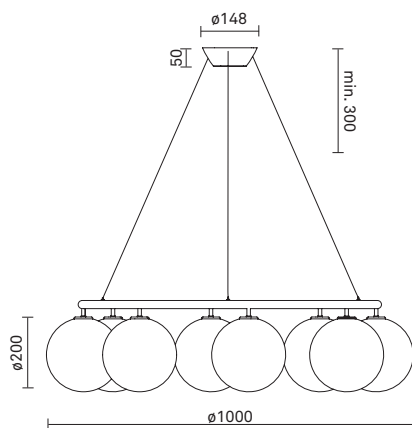

NUURA

MIIRA 8 CIRCULAR Dark Bronze/Opal White

Design: Sofie Refer, 2020. EU-model.

Miira 8 Circular in mouth-blown Opal White glass and Dark Bronze finish. Incl. Ceiling plate.

The significant details of Miira are the fine curves and thin neck that gives a graceful appearance. The Miira Collection features mouth-blown glass globes in both Opal White and Optic Clear. The Optic glass has slight variances due to the handmade process, which makes each piece unique.

Miira collection is designed with the chandelier as a centre and expands into a complete series of lights, manufactured in the highest quality.

Miira 8 Circular, comprising eight mouth-blown glass domes, has a diameter of 100 cm, making it ideal to place above a dining table or sofa.

Miira collection

The Miira collection include the following products:

- **Miira 1:** Rock Grey/Brass - Opal White/Optic clear
- **Miira 3:** Rock Grey/Brass - Opal White/Optic clear
- **Miira 1 Large:** Rock Grey/Brass - Opal White/Optic Clear
- **Miira 3 Large:** Rock Grey/Brass - Opal White/Optic Clear
- **Miira 4:** Rock Grey/Brass - Opal White/Optic Clear
- **Miira 6:** Rock Grey/Brass - Opal White/Optic Clear
- **Miira 6 Large:** Rock Grey/Brass, Opal White/Optic Clear
- **Miira 6 Circular:** Dark Bronze/Brass/Rock Grey, Opal White/Optic Clear
- **Miira 8 Circular:** Dark Bronze/Brass/Rock Grey, Opal White/Optic Clear
- **Miira 13:** Rock Grey/Brass - Opal White/Optic Clear
- **Miira 13 Large:** Rock Grey/Brass, Opal White/Optic Clear
- **Miira Wall:** Rock Grey/Brass - Opal White/Optic Clear
- **Miira Table:** Rock Grey/Brass - Opal White/Optic Clear