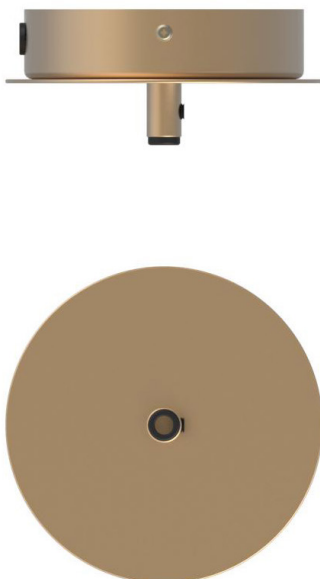

TECHNICAL INFO

Product no.: 01330124

Type: Suspension - Indoor

Colour:

Glass: Opal
Metal: Nordic Gold
Cable: White

Materials:

Powder coated metal
Mouth-blown glass
Fabric covered cable

Dimensions:

∅190mm x 385mm
Ceiling plate: ∅120mm x 50mm
Fabric cable - Length: 2500mm

Product weight:

Product incl. ceiling plate: 1255 g
Ceiling plate: 265 g

Packaging:

Dimensions: L: 254mm x W: 254mm x H: 481mm
Weight: 916 g
Total weight incl. product: 2171 g
Number of parcels: 1
Material: Brown cardboard.

Included ceiling plate:

Packaging - weight - material:

Cardboard outside: 598 g
Cardboard inside: 289 g
Bubble wrap: 25 g
Plastic bag: 4 g

Cleaning:

Use a soft dry cloth to clean the product.
Do not use household cleaners.

Certifications and labels:

CE - CE-certified
IP20 - IP20
□ - Class II

Light source:

Socket: G9
Max wattage: 7W LED (Bulb not included)
Voltage (V): 220-240V

Recommended light source:

Illumination G9 (344-47, 5.6W LED, 2700K, 610lm)

Energy efficiency class:

A++ (with recommended bulb)

Dimmability:

Can be fitted with an aligned dimmer.

DALI compatible