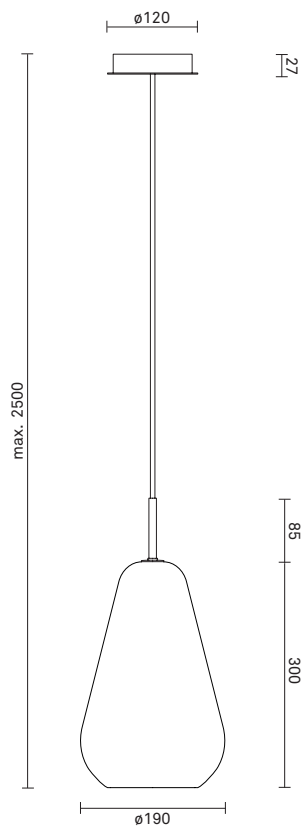

NUURA

ANOLI 1 Medium Opal

Design: Sofie Refer, 2018. EU-model.

**Anoli 1 Medium in mouth blown Opal glass and Nordic Gold finish
Incl. Ceiling plate.**

Anoli Collection captures the tranquility of falling water droplets. The elegant droplets and golden warmth are the essence of the sophisticated pendant collection Anoli.

Anoli 1 - Medium works perfectly as a single pendant or more pendants in lines or grouped over a table or desk.

Anoli collection:

The Anoli collection include the following products:

- **Anoli 1 Small:** Nordic Gold, Opal White/Gold Glass
- **Anoli 1 Medium:** Nordic Gold, Opal White/Gold Glass
- **Anoli 3:** Nordic Gold, Opal White/Gold Glass
- **Anoli 6:** Nordic Gold, Opal White/Gold Glass
- **Anoli 13:** Nordic Gold, Opal White/Gold Glass

TECHNICAL INFO

Product no.: 01330124

Type: Suspension - Indoor

Colour:

Glass: Opal
Metal: Nordic Gold
Cable: White

Materials:

Powder coated metal
Mouth-blown glass
Fabric covered cable

Dimensions:

∅190mm x 385mm
Ceiling plate: ∅120mm x 50mm
Fabric cable - Length: 2500mm

Product weight:

Product incl. ceiling plate: 1255 g
Ceiling plate: 265 g

Packaging:

Dimensions: L: 254mm x W: 254mm x H: 481mm
Weight: 916 g
Total weight incl. product: 2171 g
Number of parcels: 1
Material: Brown cardboard.