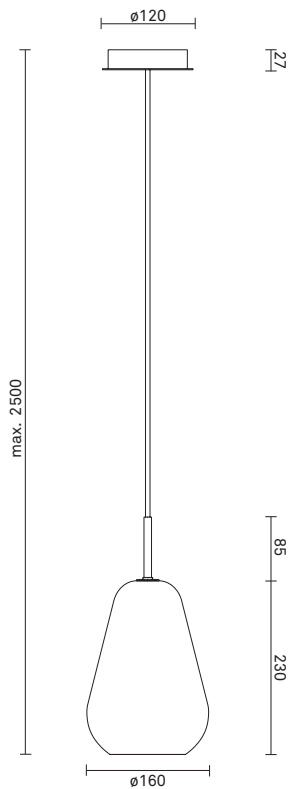

Anoli 1 - Small works perfectly as a single pendant or more pendants in lines or grouped over a table or desk.

Anoli collection:

The Anoli collection include the following products:

- **Anoli 1 Small:** Nordic Gold, Opal White/Gold Glass
- **Anoli 1 Medium:** Nordic Gold, Opal White/Gold Glass
- **Anoli 3:** Nordic Gold, Opal White/Gold Glass
- **Anoli 6:** Nordic Gold, Opal White/Gold Glass
- **Anoli 13:** Nordic Gold, Opal White/Gold Glass

TECHNICAL INFO

Product no.: 01320124

Type: Suspension - Indoor

Colour:

Glass: Opal
Metal: Nordic Gold
Cable: White

Materials:

Powder coated metal
Mouth-blown glass
Fabric covered cable

Dimensions:

∅160mm x 315mm
Ceiling plate: ∅120mm x 50mm
Fabric cable - Length: 2500mm

Product weight:

Product incl. ceiling plate: 1181 g
Ceiling plate: 265 g

Packaging:

Dimensions: L: 254mm x W: 254mm x H: 403mm
Weight: 855 g
Total weight incl. product: 2036 g
Number of parcels: 1
Material: Brown cardboard.