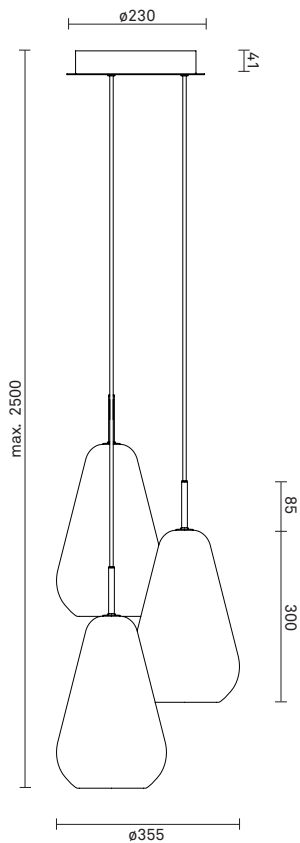

NUURA

ANOLI 3 Opal

Design: Sofie Refer, 2018. EU-model.

Anoli 3 Medium in mouth blown Opal glass and Nordic Gold finish Incl. Ceiling plate.

Anoli Collection captures the tranquility of falling water droplets. The elegant droplets and golden warmth are the essence of the sophisticated pendant collection Anoli.

TECHNICAL INFO

Product no.: 01030124

Type: Suspension - Indoor

Colour:

Glass: Opal
Metal: Nordic Gold
Cable: White

Materials:

Powder coated metal
Mouth-blown glass
Fabric covered cable

Dimensions:

∅355mm x max. 2500mm
Ceiling plate: ∅230mm x 41mm
Fabric cable - Length: 2500mm

Product weight:

Product incl. ceiling plate: 4006 g
Ceiling plate: 1036 g

Packaging:

Pendant: L: 254mm x W: 254mm x H: 481mm
Ceiling plate: L: 270mm x W: 270mm x H: 110mm
Weight: 2960 g
Total weight incl. product: 6966 g
Number of parcels: 4
Material: Brown cardboard.