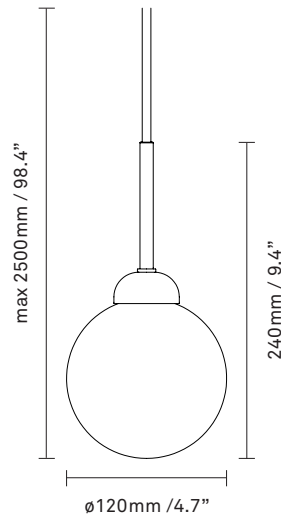

NUURA

APIALES 1
satin black / opal

Design: Sofie Refer, 2021

Apiales 1 in mouth blown opal white glass and satin black finish.

Explore the rest of the Apiales collection on our website, [here](#)

Product no.: EU - 2053002 / US - 3053002

Materials: Anodized metal, mouth-blown glass,
fabric covered cable

Light source: Socket: G9
Max wattage: 5W LED
Voltage (V): 220-240V / 120V

Dimensions: 120mm / 4.7in x 240mm / 9.4in
Glass: \varnothing 120mm / 4.7in
Cable length: 2500mm / 98.4in

See recommended light source [here](#)

Weight: Armature + glass: 550g

Light source not included

Packaging: Dimensions: L: 355mm / 13.9in x
W: 150mm / 5.9in x H: 155mm / 6.1in
Weight: 240g
Total weight incl. product: 790g
Number of parcels: 1
Material: Brown cardboard