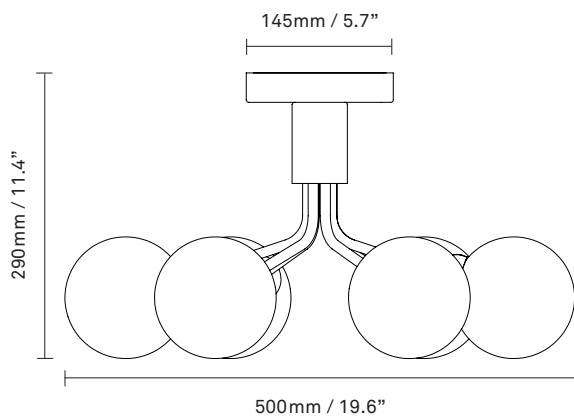

NUURA

APIALES 6 CEILING
satin black / opal

Design: Sofie Refer, 2022

Apiales 6 Ceiling is a ceiling-mounted lamp inspired by flowers. From a specially produced fixture, 6 metal arms in satin black finish unfold like flower stalks, paired with contrasting opal white glass globes from which a soft, ambient light is spread. Apiales 6 Ceiling has a height of just 29 cm, making it suitable for smaller rooms and rooms with lower ceilings.

Colour: Glass: opal white / Metal: satin black

Cleaning: Use a soft dry cloth to clean the product.
Do not use household cleaners.

Materials: Anodized metal, mouth-blown glass

Dimensions: 500mm / 19.6in x 290mm / 11.4in
Glass: ø120mm / 4.7in

Light source: Socket: G9
Max wattage: 5W LED
Voltage (V): 220-240V / 120V

Weight: Armature + glass: 3130g

Packaging: Dimensions: L: 430mm / 16.9in x
W: 430mm / 16.9in x H: 300mm / 11.8in
Weight: 1300g
Total weight incl. product: 4430g
Number of parcels: 1
Material: Brown cardboard