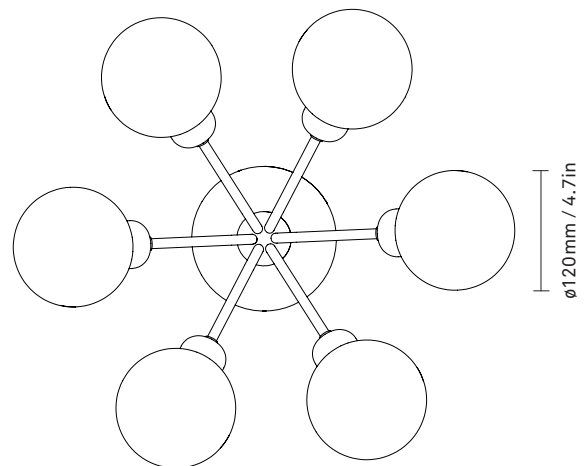

NUURA

APIALES 6 CEILING
satin black / opal

Design: Sofie Refer, 2022

Apiales 6 Ceiling is a ceiling-mounted lamp inspired by flowers. From a specially produced fixture, 6 metal arms in satin black finish unfold like flower stalks, paired with contrasting opal white glass globes from which a soft, ambient light is spread. Apiales 6 Ceiling has a height of just 29 cm, making it suitable for smaller rooms and rooms with lower ceilings.

Colour: Glass: opal white / Metal: satin black

Cleaning: Use a soft dry cloth to clean the product.
Do not use household cleaners.

Materials: Anodized metal, mouth-blown glass

Dimensions: 500mm / 19.6in x 290mm / 11.4in
Glass: ø120mm / 4.7in

Light source: Socket: G9
Max wattage: 5W LED
Voltage (V): 220-240V / 120V

Weight: Armature + glass: 3130g

Packaging: Dimensions: L: 430mm / 16.9in x
W: 430mm / 16.9in x H: 300mm / 11.8in
Weight: 1300g
Total weight incl. product: 4430g
Number of parcels: 1
Material: Brown cardboard