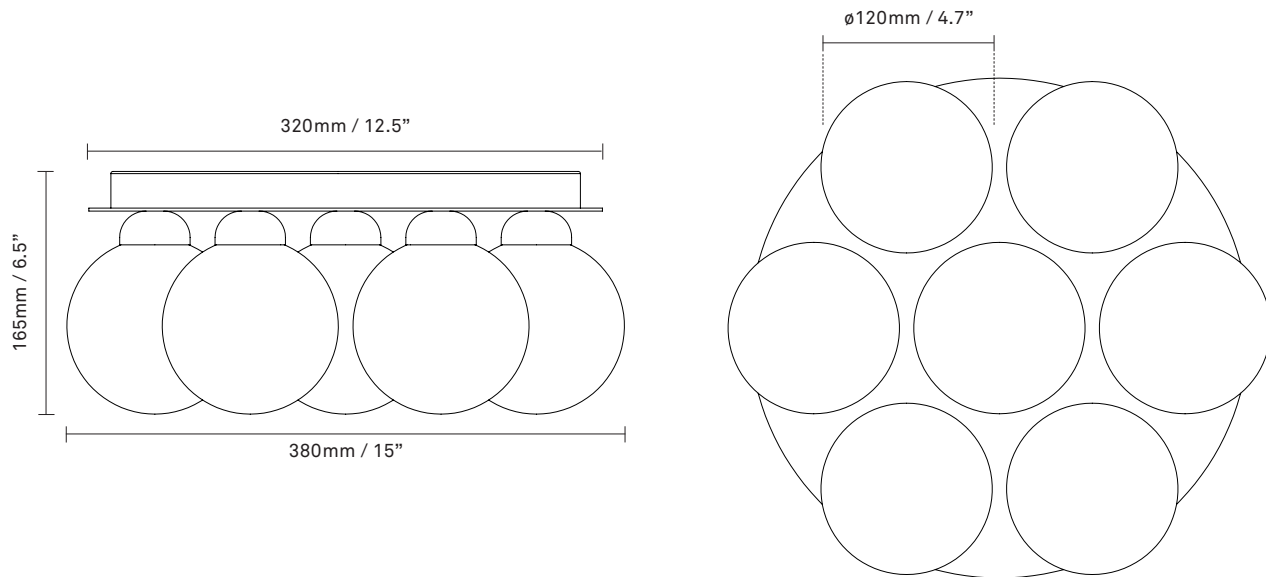

The Apiales 7 Plafond is a new addition to the Apiales collection. The close-fitting glass globes are reflected in the golden finish ceiling plate, creating an abundance of delicate reflections of light. The simple design of the lamp complements the detailed expression of the optic glass globes. Suitable for rooms with lower ceilings and in smaller rooms where a chandelier expression is desired.

Explore the rest of the Apiales collection on our website, [here](#)

Product no.: EU - 2059012 / US - 3059012

Type: Ceiling light - indoor

Colour: Glass: opal white / Metal: brushed brass

Materials: Anodized metal, mouth-blown glass

Dimensions: 500mm / 19.6in x 290mm / 11.4in
Glass: $\varnothing$ 120mm / 4.7in

Weight: Armature + glass: 3700g

Packaging: Dimensions: L: 420mm / 16.5in x
W: 420mm / 16.5in x H: 280mm / 11in
Weight: 1300g
Total weight incl. product: 5000g
Number of parcels: 1
Material: Brown cardboard

Certifications: CE, ETL, IP20, Class I

For information about IP ratings, click [here](#)

Cleaning: Use a soft dry cloth to clean the product.
Do not use household cleaners.

Light source: Socket: G9
Max wattage: 5W LED
Voltage (V): 220-240V / 120V

See recommended light source [here](#)

Light source not included

Dimmable if installed with appropriate dimmable LED light source(s) suitable for your dimmer circuit.

Light source can be added to delivery on request or via our webshop [nuura.com](#).

Works with appropriate lighting control module. Module can be added to delivery on request.

Find our recommendations [here](#)