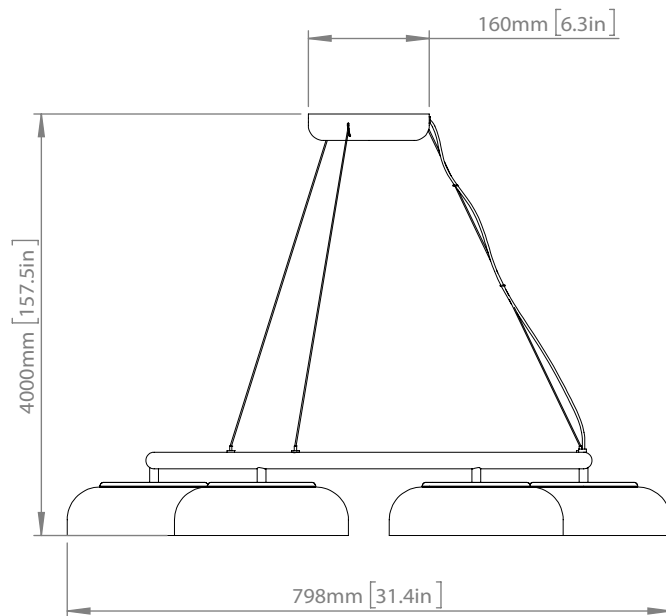

Blossi 6 has a balanced graphic look suitable for domestic and public spaces.

Explore the rest of the Blossi collection on our website, [here](#)

Product no.: EU - 2021004

Certifications: CE, UKCA

Type: Chandelier - indoor

For information about IP ratings, click [here](#)

Colour: Glass: clear / Metal: nordic gold
Cable: clear

Cleaning: Use a soft dry cloth to clean the product.
Do not use household cleaners.

Materials: Powder coated metal, mouth-blown glass, plastic cable

Light source: 6 x Blossi CV LED (D60-2835-3C6B-12V-6W)
Replaceable LED module
Energy efficiency class: G
CCT.: 2700K
SDCM.: <3
Luminous flux: 6 x 460lm
CRI: 93Ra

Dimensions: $\varnothing$ 798mm / 31.4in x 110mm / 4.3in
Cable length: 4000mm / 157.4in
Ceiling plate: 160mm / 6.3in

Weight: Armature + glass: 7650g

Packaging: Dimensions: L: 720mm / 28.3in x W: 720mm / 28.3in x H: 170mm / 6.6in
Weight: 3900g
Total weight incl. product: 11550g
Number of parcels: 1
Material: Brown cardboard

Electrical Dimmable driver integrated in canopy
Input voltage: 220-240Vac
Output: 12Vdc / 0.01-3.33A
Power: Max 40W
IP-class: IP20
Insultation: Class II