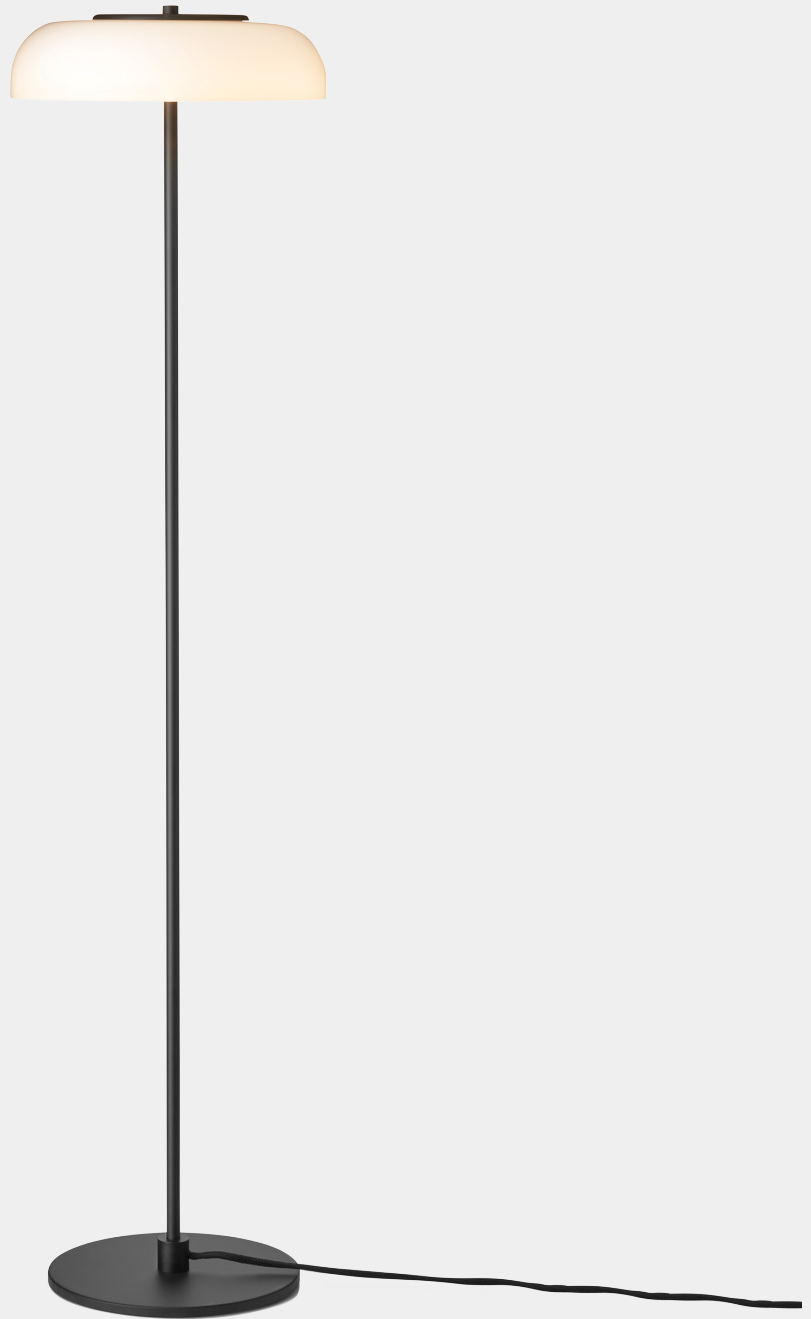

NUURA

BLOSSI FLOOR
black / opal

Design: Sofie Refer, 2018

Blossi Floor in mouth-blown opal white glass and black finish.

Explore the rest of the Blossi collection on our website, [here](#)

Product no.: EU - 2027005 / US - 3027006

Certifications: CE, IP20, Class II (EU), Class I (US)

Type: Floor light - indoor

For information about IP ratings, click [here](#)

Colour: Glass: opal white / Metal: black
Cable: black

Cleaning: Use a soft dry cloth to clean the product.
Do not use household cleaners.

Materials: Powder coated metal, mouth-blown glass

Light source: Integrated light source
6W LED
Voltage: 230 V
Colour Temp.: 2700 Kelvin
Lumen: 600 lm
CRI: 80
Dimmable

Dimensions: \varnothing 290mm / 11.4in x 1200mm / 47.2in
Cable length: 2000mm / 78.7in

Weight: Armature + glass: 5330g

See light source information [here](#)

Packaging: Dimensions: L: 1311mm / 51.6in
x W: 322mm / 12.6in x H: 330mm / 12.9in
Weight: 2290g
Total weight incl. product: 7610g
Number of parcels: 1
Material: Brown cardboard