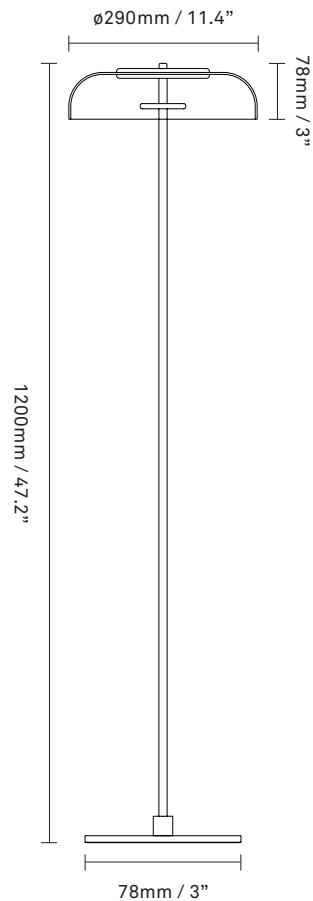

NUURA

BLOSSI FLOOR
black / opal

Design: Sofie Refer, 2018

Blossi Floor in mouth-blown opal white glass and black finish.

Explore the rest of the Blossi collection on our website, [here](#)

Product no.: EU - 2027005 / US - 3027006

Certifications: CE, IP20, Class II (EU), Class I (US)

Type: Floor light - indoor

For information about IP ratings, click [here](#)

Colour: Glass: opal white / Metal: black
Cable: black

Cleaning: Use a soft dry cloth to clean the product.
Do not use household cleaners.

Materials: Powder coated metal, mouth-blown glass

Light source: Integrated light source
6W LED
Voltage: 230 V
Colour Temp.: 2700 Kelvin
Lumen: 600 lm
CRI: 80
Dimmable

Dimensions: \varnothing 290mm / 11.4in x 1200mm / 47.2in
Cable length: 2000mm / 78.7in

Weight: Armature + glass: 5330g

See light source information [here](#)

Packaging: Dimensions: L: 1311mm / 51.6in
x W: 322mm / 12.6in x H: 330mm / 12.9in
Weight: 2290g
Total weight incl. product: 7610g
Number of parcels: 1
Material: Brown cardboard