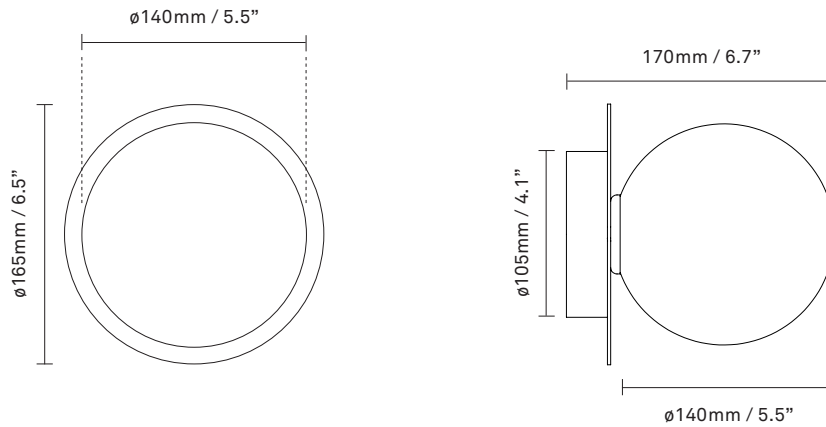

NUURA

LIILA 1 OUTDOOR
black / optic clear

Design: Sofie Refer, 2018

Liila 1 Outdoor is an extension of the Liila collection, relevant for mounting outside by the front door, on the porch or by terrasse doors, on the balcony, in garden settings, on fences, or in the driveway. Designed with a thin, round metal sheet in a black powder coating and an optic clear glass globe, Liila 1 Outdoor adds a simple expression and quality lighting to exterior facades.

Explore the rest of the Liila collection on our website, [here](#)

Product no.: EU - 2046012

Certifications: CE, IP54, Class I

Type: Wall / ceiling light - outdoor

Cleaning: Use a soft dry cloth to clean the product.
Do not use household cleaners.

Colour: Glass: optic clear / Metal: black

Materials: Powder-coated metal, mouth-blown glass

Light source: Socket: G9
Max wattage: 7W LED
Voltage (V): 220-240V / 120V

Dimensions: 165mm / 6,5in x 170mm / 6,7in
Ceilling plate: \varnothing 105mm / 4.1in
Glass: \varnothing 140 / 5,5in

See recommended light source [here](#)

Weight: Armature + glass: 540g

Light sources not included

Packaging: Dimensions: L: 340mm / 13.3in x
W: 190mm / 7.4in x H: 180mm / 7in
Weight: 460g
Total weight incl. product: 1010g
Number of parcels: 1
Material: Brown cardboard