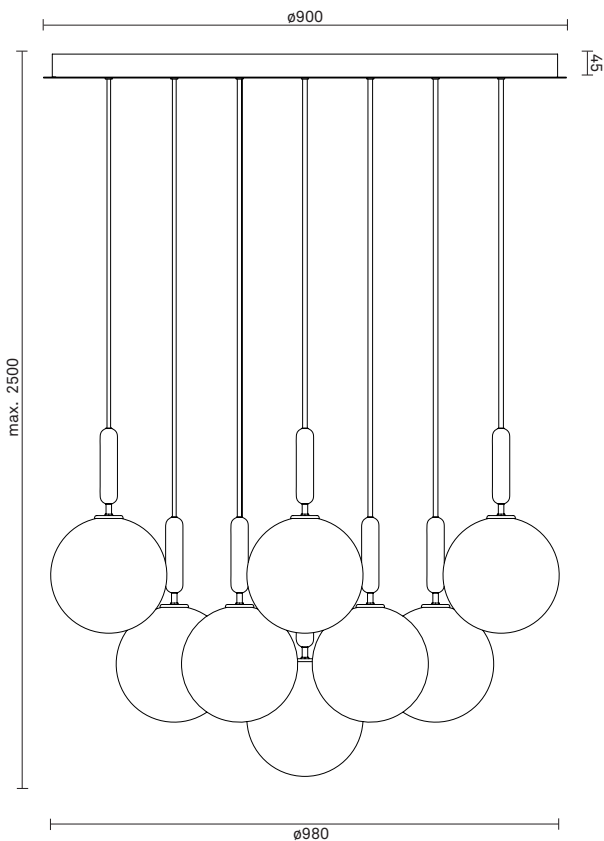

NUURA

MIIRA 13 Large Opal

Design: Sofie Refer, 2019. EU-model.

Miira 13 Large in Rock Grey finish with mouth-blown Opal White glass Incl. Ceiling plate.

The significant details of Miira are the fine curves and thin neck that gives a graceful appearance.

TECHNICAL INFO

Product no.: 03630224

Type: Suspension - Indoor

Colour:

Glass: Opal White

Metal: Rock Grey

Cable: Black

Materials:

Powder coated metal

Mouth-blown glass

Fabric covered cable

Dimensions:

∅980mm x max. 2500mm

Ceiling plate: ∅900mm x 45mm

Fabric cable - Length: 2500mm

Product weight: