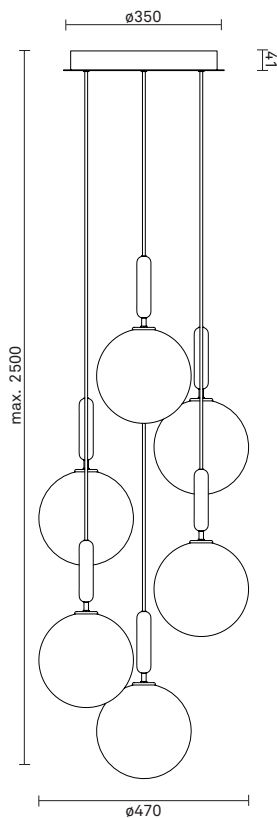

## MIIRA 6 Large Opal

Design: Sofie Refer, 2019. EU-model.

**Miira 6 Large in Rock Grey finish with mouth-blown Opal White glass Incl. Ceiling plate.**

The significant details of Miira are the fine curves and thin neck that gives a graceful appearance.

## TECHNICAL INFO

**Product no.:** 03620224

**Type:** Suspension - Indoor

**Colour:**

Glass: Opal White

Metal: Rock Grey

Cable: Black

**Materials:**

Powder coated metal

Mouth-blown glass

Fabric covered cable

**Dimensions:**

∅470mm x max. 2500mm

Ceiling plate: ∅350mm x 41mm

Fabric cable - Length: 2500mm

**Product weight:**

Product incl. ceiling plate: - g

Ceiling plate: 2450 g

**Packaging:**

Dimensions: L: -mm x W: -mm x H: -mm

Weight: - g

Total weight incl. product: - g

Number of parcels: 7

Material: Brown cardboard.