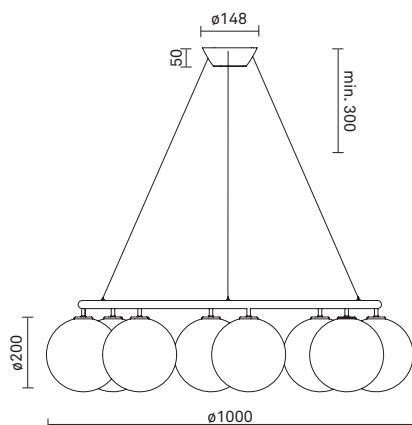

NUURA

MIIRA 8 CIRCULAR Brass/Opal White

Design: Sofie Refer, 2020. EU-model.

Miira 8 Circular in mouth-blown Opal White glass and Brass finish. Incl. Ceiling plate.

The significant details of Miira are the fine curves and thin neck that gives a graceful appearance. The Miira Collection features mouth-blown glass globes in both Opal White and Optic Clear. The Optic glass has slight variances due to the handmade process, which makes each piece unique.

Miira collection is designed with the chandelier as a centre and expands into a complete series of lights, manufactured in the highest quality.

Miira 8 Circular, comprising eight mouth-blown glass domes, has a diameter of 100 cm, making it ideal to place above a dining table or sofa.

Miira collection

The Miira collection include the following products:

- **Miira 1:** Rock Grey/Brass - Opal White/Optic clear
- **Miira 3:** Rock Grey/Brass - Opal White/Optic clear
- **Miira 1 Large:** Rock Grey/Brass - Opal White/Optic Clear
- **Miira 3 Large:** Rock Grey/Brass - Opal White/Optic Clear
- **Miira 4:** Rock Grey/Brass - Opal White/Optic Clear
- **Miira 6:** Rock Grey/Brass - Opal White/Optic Clear
- **Miira 6 Large:** Rock Grey/Brass, Opal White/Optic Clear
- **Miira 6 Circular:** Dark Bronze/Brass/Rock Grey, Opal White/Optic Clear
- **Miira 8 Circular:** Dark Bronze/Brass/Rock Grey, Opal White/Optic Clear
- **Miira 13:** Rock Grey/Brass - Opal White/Optic Clear
- **Miira 13 Large:** Rock Grey/Brass, Opal White/Optic Clear
- **Miira Wall:** Rock Grey/Brass - Opal White/Optic Clear
- **Miira Table:** Rock Grey/Brass - Opal White/Optic Clear