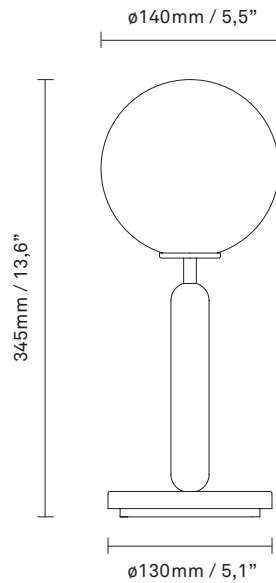

Miira Table is simple and timeless in design, and works well in both domestic and public spaces.

Explore the rest of the **Miira collection** on our website, [here](#)

Product no.: EU - 2038004 / US - 3038004

Certifications: CE, IP20, Class II

Type: Table light - indoor

For information about IP ratings, click [here](#)

Colour: Glass: opal white / Metal: brass

Cleaning: Use a soft dry cloth to clean the product.
Do not use household cleaners.

Materials: Anodized metal, mouth-blown glass

Dimensions: $\varnothing 140\text{mm} / 5,5\text{in} \times 345\text{mm} / 13,6\text{in}$
Glass: $\varnothing 140 / 5,5\text{in}$

Light source: Socket: G9
Max wattage: 7W LED
Voltage (V): 220-240V / 120V

Weight: Armature + glass: 1390g

Packaging: Dimensions: L: 419mm / 16,5in x W: 155mm / 6,1in x H: 166mm / 6,5in
Weight: 440g
Total weight incl. product: 2370g
Number of parcels: 1
Material: Brown cardboard

See recommended light source [here](#)

Light sources not included

Dimmable if installed with appropriate dimmable LED light source(s) suitable for your dimmer circuit.

Light source can be added to delivery on request or via our webshop at [nuura.com](#).

Works with appropriate lighting control module. Module can be added to delivery on request.

Find our recommendations [here](#)