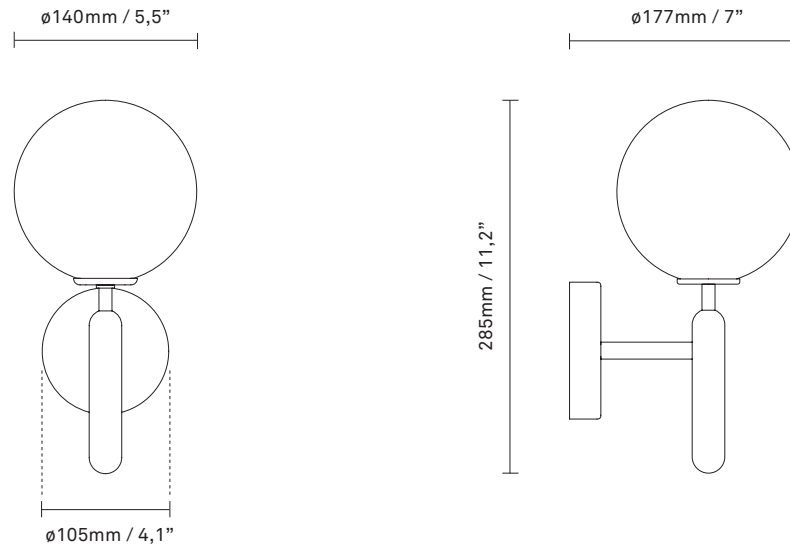

# NUURA

**MIIRA WALL**  
**rock grey / opal**

Design: Sofie Refer, 2018

**Miira Wall** has a balanced graphic look suitable for domestic and public spaces. Wall plate fits US 3½" pancake bracket.

Explore the rest of the **Miira collection** on our website, [here](#)

**Product no.:** EU - 2035002 / US - 3035002

**Certifications:** CE, IP20, Class II (EU), Class I (US)

**Type:** Wall / ceiling light - indoor

**For information about IP ratings, click [here](#)**

**Colour:** Glass: opal white / Metal: rock grey

**Dimensions:** 177mm / 7in x 285mm / 11,2in  
Glass: 140 / 5,5in

**Weight:** Armature + glass: 1080g

**See recommended light source [here](#)**

**Packaging:** Dimensions: L: 419mm / 16,5in x W: 155mm / 6,1in x H: 166mm / 6,5in  
Weight: 420g  
Total weight incl. product: 1500g  
Number of parcels: 1  
Material: Brown cardboard