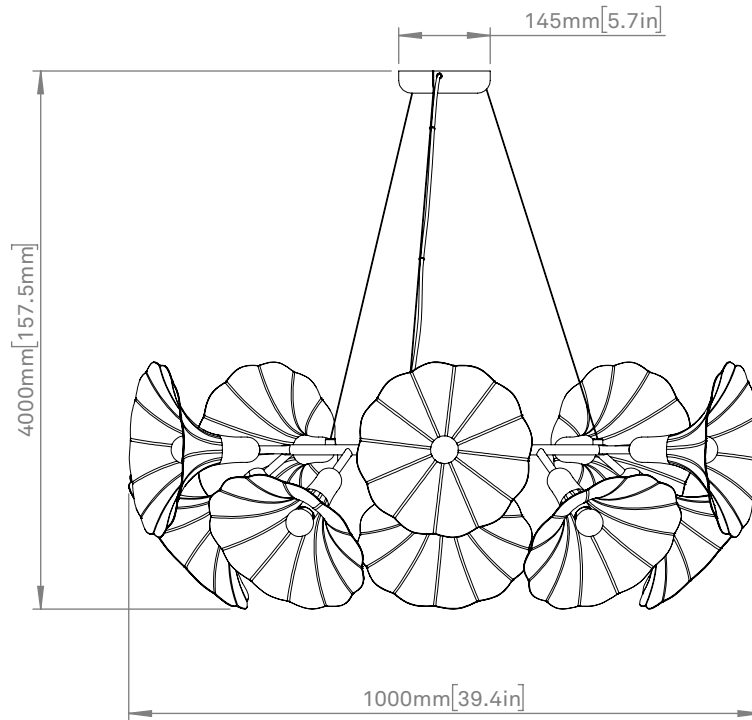

NUURA

PETALII 10
white / polished brass

Design: Nika Zupanc, 2023

Petalii 10 is a statement piece, an object of conversation, evoking interesting stories within a décor.

Explore the rest of the **Petalii** collection on our website [here](#)

Product no.: EU - 2111001

Type: Chandelier - indoor

Colour: Metal: white, chrome brass finish

Materials: Powder-coated metal, anodized metal

Dimensions: 1000mm / 39.4in x 400mm / 15.7in
Cable length: max 4000mm / 157.4in
Ceiling plate: 145mm / 5.7in

Weight: Armature + glass: *TBD*

Packaging: Dimensions: L: 1100mm / 43.3in x
W: 1100mm / 43.3in x H: 450mm / 17.7in
Weight: 1010g
Total weight incl. product: *TBD*
Number of parcels: *TBD*
Material: Brown cardboard