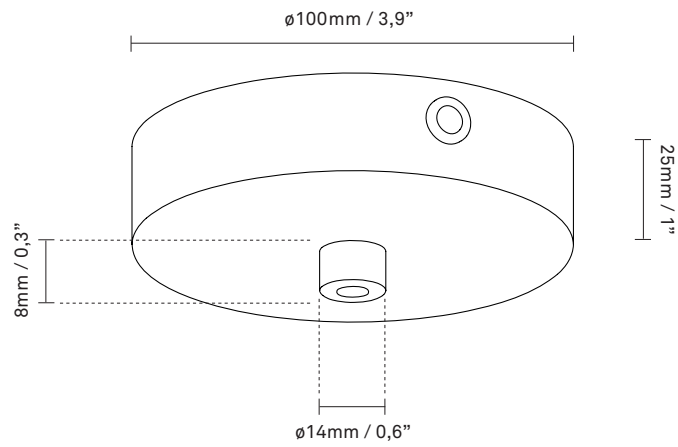

NUURA

CANOPY 1 (EU)
brushed brass / satin black

Design: Sofie Refer, 2022

Canopy 1 is an optional accessory for lamps that are delivered without a ceiling plate.

Explore the rest of our **Spare Parts** on our website, [here](#)

Materials: Anodized metal

Dimensions: 100mm / 3,9in x 33mm / 1,3in

Weight: Ceiling plate: 125g

Packaging: Dimensions: L: 110mm / 4,3in x W:
110mm / 4,3in x H: 45mm / 1,8in
Weight: 35g
Total weight incl. product: 160g
Number of parcels: 1
Material: Brown cardboard