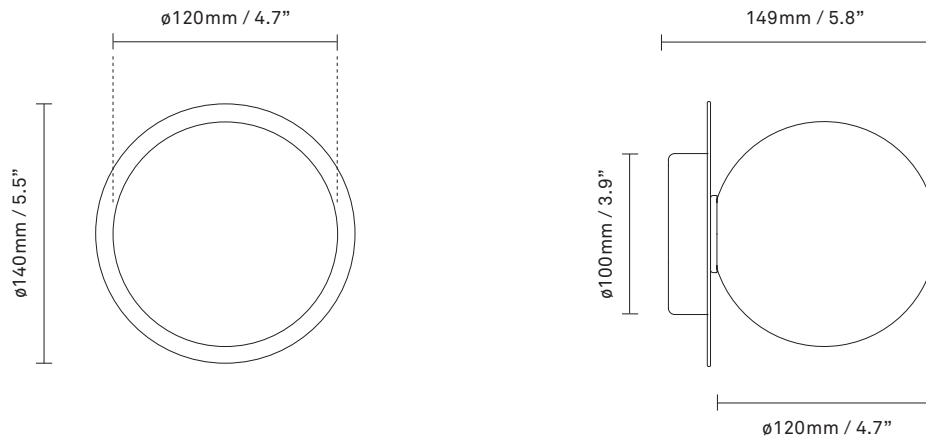

NUURA

LIILA 1 SMALL
black / opal

Design: Sofie Refer, 2022

Liila 1 Small works well as a single lamp or grouped in a decorative formation. Liila 1 Small also suits smaller rooms, the bathroom and the entrance hall.

Explore the rest of the Liila collection on our website, [here](#)

Product no.: EU - 2046043

Certifications: CE, IP44

Type: Wall / ceiling light - indoor

For information about IP ratings, click [here](#)

Colour: Glass: opal white / Metal: black

Dimensions: 149mm / 5.8in x 140mm / 5.5in
Ceiling plate: \varnothing 100mm / 3.9in
Glass: \varnothing 120 / 4.7in

Weight: Armature + glass: 260g

See recommended light source [here](#)

Packaging: Dimensions: L: 220mm / 8.6in x W: 163mm / 6.4in x H: 163mm / 6.4in
Weight: 720g
Total weight incl. product: 980g
Number of parcels: 1
Material: Brown cardboard