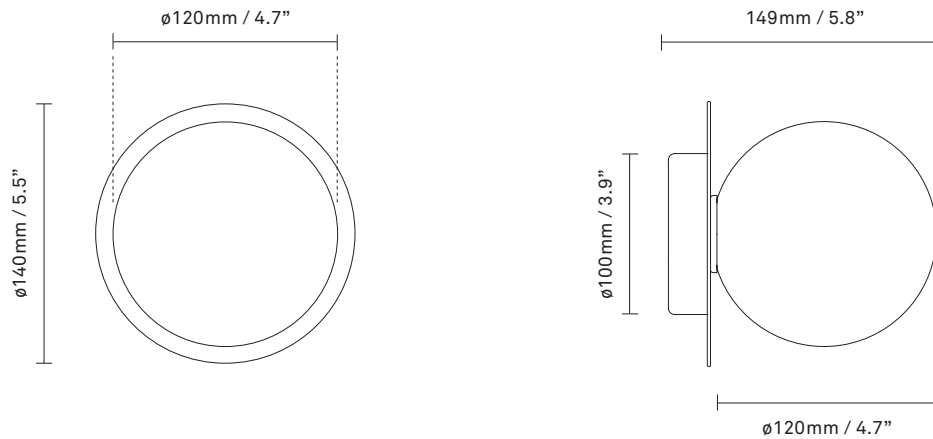

NUURA

LIILA 1 SMALL
dark bronze / opal

Design: Sofie Refer, 2022

Liila 1 Small works well as a single lamp or grouped in a decorative formation. Liila 1 Small also suits smaller rooms, the bathroom and the entrance hall.

Explore the rest of the Liila collection on our website, [here](#)

Product no.: EU - 2046047

Certifications: CE, IP44

Type: Wall / ceiling light - indoor

For information about IP ratings, click [here](#)

Colour: Glass: opal white / Metal: dark bronze

Dimensions: 149mm / 5.8in x 140mm / 5.5in
Ceiling plate: \varnothing 100mm / 3.9in
Glass: \varnothing 120 / 4.7in

Weight: Armature + glass: 260g

See recommended light source [here](#)

Packaging: Dimensions: L: 220mm / 8.6in x W: 163mm / 6.4in x H: 163mm / 6.4in
Weight: 720g
Total weight incl. product: 980g
Number of parcels: 1
Material: Brown cardboard