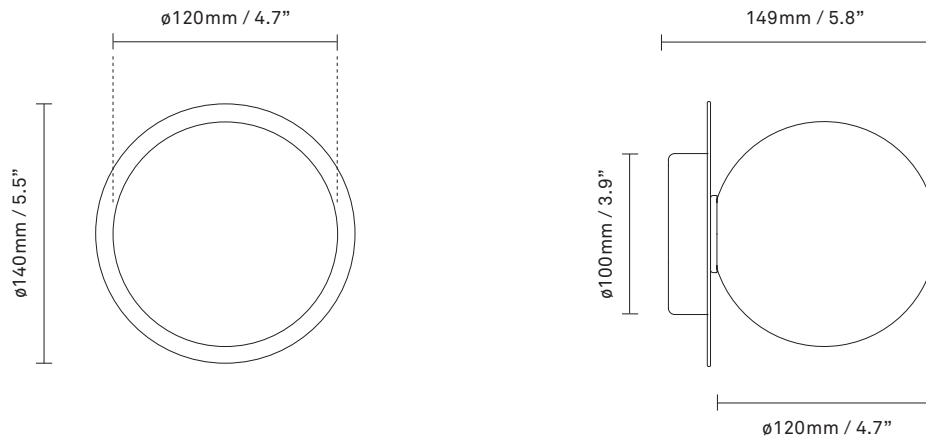

NUURA

LIILA 1 SMALL
light silver / optic clear

Design: Sofie Refer, 2022

Liila 1 Small works well as a single lamp or grouped in a decorative formation. Liila 1 Small also suits smaller rooms, the bathroom and the entrance hall.

Explore the rest of the Liila collection on our website, [here](#)

Product no.: EU - 2046053

Certifications: CE, IP44

Type: Wall / ceiling light - indoor

For information about IP ratings, click [here](#)

Colour: Glass: optic clear / Metal: light silver

Dimensions: 149mm / 5.8in x 140mm / 5.5in
Ceiling plate: \varnothing 100mm / 3.9in
Glass: \varnothing 120 / 4.7in

Weight: Armature + glass: 260g

See recommended light source [here](#)

Packaging: Dimensions: L: 220mm / 8.6in x W: 163mm / 6.4in x H: 163mm / 6.4in
Weight: 720g
Total weight incl. product: 980g
Number of parcels: 1
Material: Brown cardboard