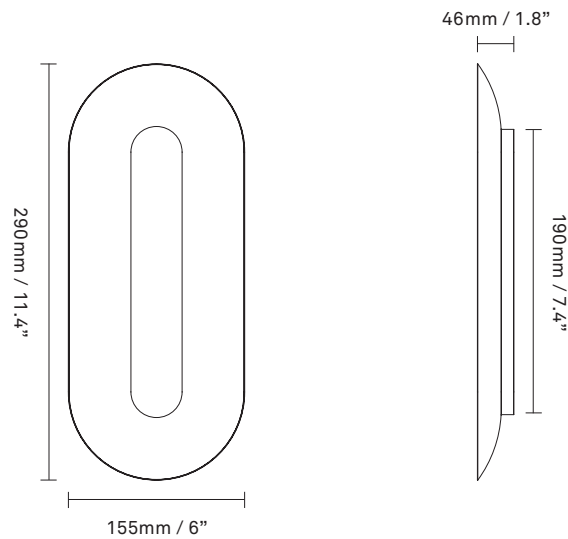

# NUURA

**SASI SMALL**  
**brass**

Design: Rick Tegelaar, 2022

**Sasi Small** provides an indirect light carried and emphasized by the larger, rounded lampshade made in a satin finish, while the mirror effect of the smaller shade creates detailed reflections of the surroundings and light in the room. Cable not included.

**Colour:** Metal: satin brass, polished brass

**Cleaning:** Use a soft dry cloth to clean the product.  
Do not use household cleaners.

**Materials:** Anodized metal

**Dimensions:** 290mm / 11.4in x 155mm / 6in  
Backplate: 190mm / 7.4in  
x 46mm / 1.8in

**Light source:** Integrated LED 11W  
Colour Temp.: 3000 Kelvin  
Lumen: 962 lm  
CRI: >90Ra  
Dimmable 300 mA LED driver

**Weight:** 540g

**Packaging:** Dimensions: L: 345mm / 13.5in x  
W: 210mm / 8.2in x H: 950mm / 37.4in  
Weight: 400 g  
Total weight incl. product: 940g  
Number of parcels: 1  
Material: Brown cardboard.