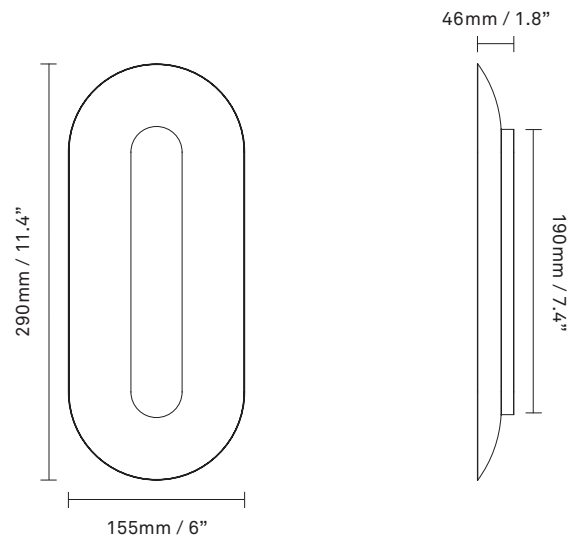

NUURA

SASI SMALL
silver

Design: Rick Tegelaar, 2022

Sasi Small provides an indirect light carried and emphasized by the larger, rounded lampshade made in a satin finish, while the mirror effect of the smaller shade creates detailed reflections of the surroundings and light in the room. Cable not included.

Explore the rest of the **Sasi collection** on our website, [here](#)

Product no.: EU - 2085002

Certifications: CE, IP20, Class II

Type: Wall lamp - indoor

For information about IP ratings, click [here](#)

Colour: Metal: satin silver, polished silver

Cleaning: Use a soft dry cloth to clean the product.
Do not use household cleaners.

Materials: Anodized metal

Dimensions: 290mm / 11.4in x 155mm / 6in
Backplate: 190mm / 7.4in
x 46mm / 1.8in

Light source: Integrated LED 11W
Colour Temp.: 3000 Kelvin
Lumen: 962 lm
CRI: >90Ra
Dimmable 300 mA LED driver

Weight: 540g

Packaging: Dimensions: L: 345mm / 13.5in x
W: 210mm / 8.2in x H: 950mm / 37.4in
Weight: 400 g
Total weight incl. product: 940g
Number of parcels: 1
Material: Brown cardboard.