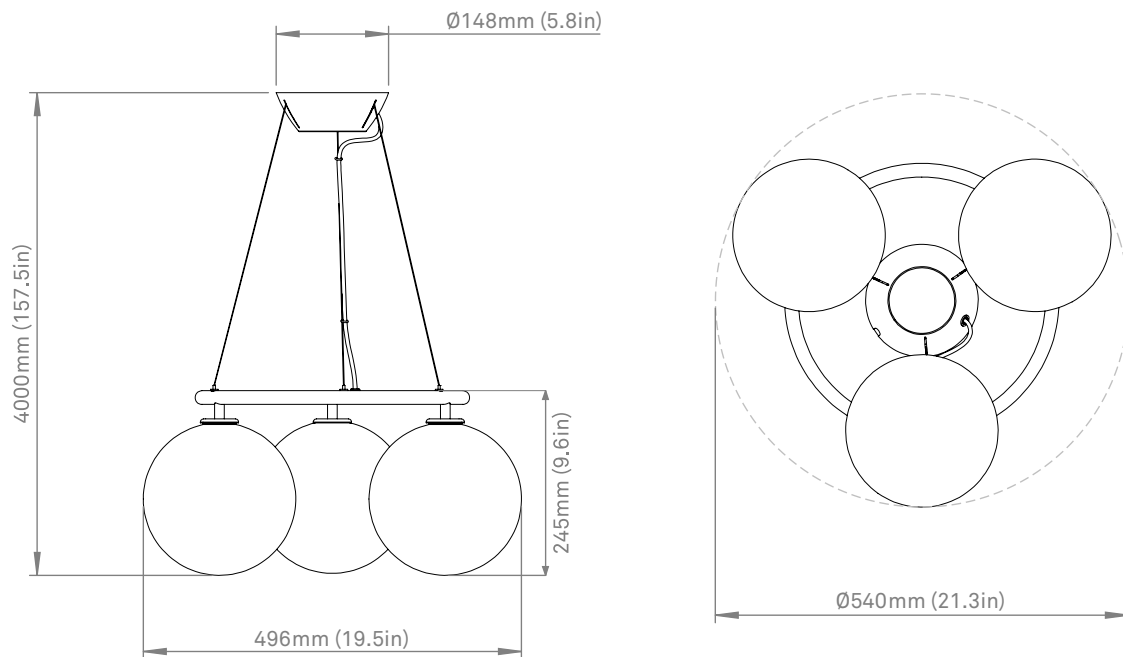

NUURA

MIIRA 3 CIRCULAR
dark bronze / opal

Design: Sofie Refer, 2023

Miira 3 Circular is a mini-chandelier with a modern take on the classic centerpieces. The simple design and modest size make Miira 3 Circular relevant in many interior contexts.

Explore the rest of the **Miira collection** on our website, [here](#)

Product no.: EU - 2032048

Type: Chandelier - indoor

Colour: Glass: opal / Metal: dark bronze

Materials: Powder coated metal, mouth-blown glass

Dimensions: 496mm / 19.5in x 245mm / 9.6in
Glass: \varnothing 200mm / 7.8in
Cable length: max 4000mm / 157.5in

Weight: Armature + glass: 3760g

Packaging: Dimensions: L: 660mm / 25.9 in x W: 535mm / 21.0 in x H: 235mm / 9.2 in
Weight: 1990g
Total weight incl. product: 5750g
Number of parcels: 4
Material: Brown cardboard