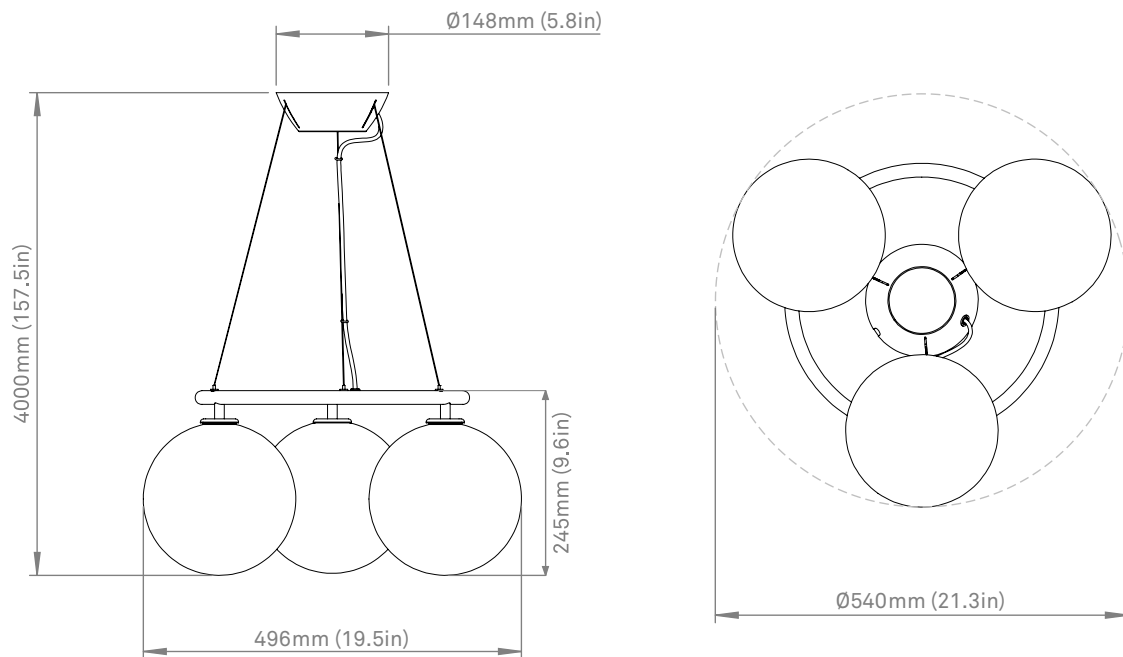

NUURA

MIIRA 3 CIRCULAR
dark bronze / optic clear

Design: Sofie Refer, 2023

Miira 3 Circular is a mini-chandelier with a modern take on the classic centerpieces. The simple design and modest size make Miira 3 Circular relevant in many interior contexts.

Dimensions: 496mm / 19.5in x 245mm / 9.6in
Glass: \varnothing 200mm / 7.8in
Cable length: max 4000mm / 157.5in

Weight: Armature + glass: 3760g

Packaging: Dimensions: L: 660mm / 25.9 in x W: 535mm / 21.0 in x H: 235mm / 9.2 in
Weight: 1990g
Total weight incl. product: 5750g
Number of parcels: 4
Material: Brown cardboard